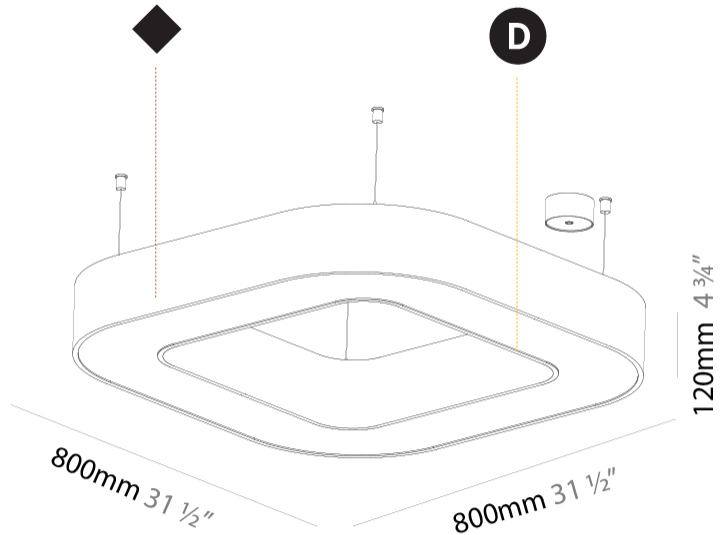

GENERAL

Series: Glorious
Subseries: Glorious Quantum
Brand: Prolicht
Division: Architectural
Mounting Type: Suspension
Mounting Location: Ceiling
Subcategory: Ambient

PHYSICAL

Shape: Square
Length (mm): 800
Length (in): 31 1/2
Width (mm): 800
Width (in): 31 1/2
Height (mm): 120
Height (in): 4 3/4
Max. Overall Height (mm): 2120
Max. Overall Height (in): 83 7/16
Light Distribution: Direct / Indirect
Weight (kg): 9.71
Weight (lbs): 21.44
Diffuser: PMMA - Opal or Micro-Prism
Fixture Finish: SSR / BKV / CWI / CRY / HAB / UFT / ITA / RUA / FTG / MYG / LOD / PUS / FRO / FUP / KIA / POP / BLS / SPG / MEY / GOH / GUM / CHC / COM / ABZ / JAG / OBR / MOS / ROR
Fixture Material: Aluminum

ELECTRICAL

Lamp Type: LED (Zhaga Standard)
Input Wattage (W): 40 / 20
Total Output Wattage (W): 48 / 38.4 (3500K)
Dimming: Non-Dimming / Phase Dimming (120Vac only) / 0-10V Dimming
Driver Included: Yes
Driver Location: Integrated
Driver Type: Constant Current - 120 / 277Vac
Driver Class: Class 2
Input Voltage (V): 120 - 277
Constant Current (MA): 350 / 800/400 (3500K)

LED

Color Temperature (°K): 3000 / 3500 / 4000
Max. Delivered Lumen (lm): 3690 / 3822 / 3900 Direct / 2560 / 2646 / 2700 Indirect
CRI: >80 CRI
Efficiency (%): 69.8
Lamp Life (hrs): 50000

OPTICAL

RATINGS AND CERTIFICATIONS

Certified By: Certified for North American Standards
IP rating: IP20